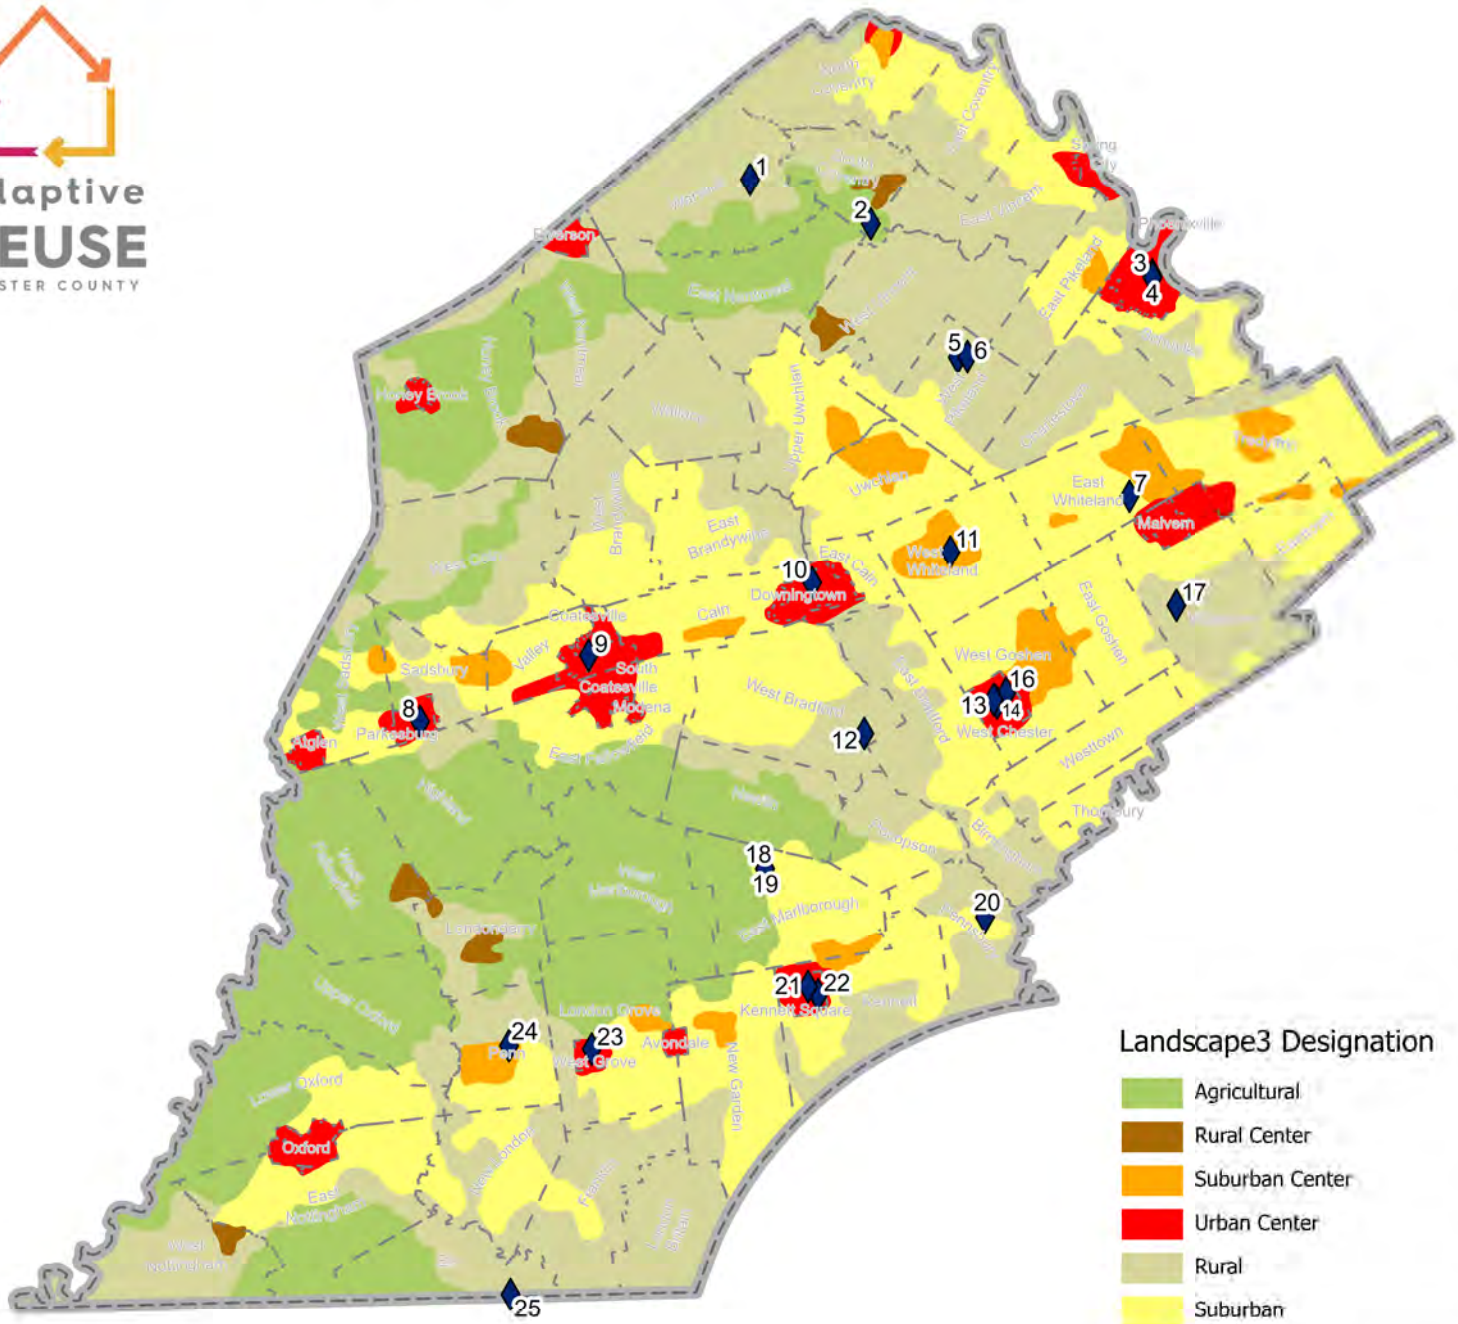

# Adaptive Reuse Map

Prepared by Chester County Planning Commission

**Adaptive  
REUSE**  
CHESTER COUNTY

- 1 St. Peters Bakery
- 2 Stone Barn Cellar Winery
- 3 The Foundry
- 4 Phoenixville Bank (Colonial Theatre Complex)
- 5 Washington Building
- 6 Lincoln Building
- 7 Peoples Light and Theatre
- 8 Planet Fitness
- 9 Midway Arts Center
- 10 Minquas Firehouse
- 11 World of Beer
- 12 Marshallton Heritage Center
- 13 High Street Apartments
- 14 Uptown Knauer Theatre
- 15 The Warner Theatre
- 16 Sharpless Works
- 17 Historic Sugartown
- 18 Farmer & Co.
- 19 Carriage House
- 20 Barn Conversion
- 21 Anchor Fitness
- 22 The Creamery
- 23 Twelves Cafe
- 24 The Red Rose Inn
- 25 Old Stone Cider

### Landscape3 Designation

- Agricultural
- Rural Center
- Suburban Center
- Urban Center
- Rural
- Suburban
- Adaptive Reuse